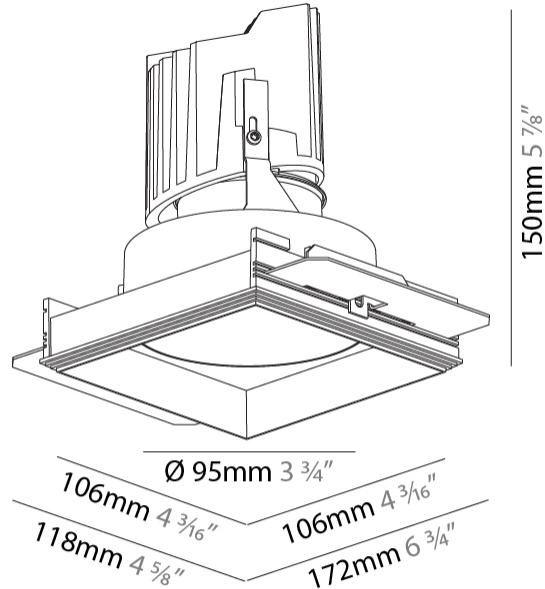

GENERAL

Series: Bioniq
Subseries: Bioniq Square Deep
Brand: Prolicht
Division: Architectural
Mounting Type: Trimless
Mounting Location: Ceiling
Subcategory: Downlight

PHYSICAL

Diameter (mm): 95
Diameter (in): 3 3/4
Length (mm): 106
Length (in): 4 3/16
Width (mm): 106
Width (in): 4 3/16
Height (mm): 150
Height (in): 5 7/8
Ceiling Thickness (mm): 10 / 12.5 / 15 / 25
Ceiling Thickness (in): 3/8 or 1/2 or 9/16 or 1
Min. Recessing Depth (mm): 170
Min. Recessing Depth (in): 6 11/16
Light Distribution: Downlight
Weight (kg): 0.688
Weight (lbs): 1.52
Fixture Finish: SSR / BKV / CWI / CRY / HAB / UFT / ITA / RUA / FTG / MYG / LOD / PUS / FRO / FUP / KIA / POP / BLS / SPG / MEY / GOH / GUM / CHC / COM / ABZ / JAG / OBR / MOS / ROR
Fixture Material: Aluminum Die Cast
Cut-out Measurements: 120mm / 4 3/4" x 120mm / 4 3/4"
Upon Request: Unique Ceiling Thickness

ELECTRICAL

Lamp Type: LED (Zhaga Standard)
Input Wattage (W): 16.5
Total Output Wattage (W): 14.7
Dimming: Dali Dimming
Driver Included: No
Driver Location: Recessed Housing
Driver Type: Constant Current - 120Vac
Driver Class: Class 2
Housing: See Components
Input Voltage (V): 120
Constant Current (MA): 350

LED

Number of LEDs: 1
Color Temperature (°K): Warm Dim
Max. Delivered Lumen (lm): 770
Nominal Lumen (lm): 1140
CRI: >90 CRI
Lamp Life (hrs): 50000
Upon Request: RGB-W Tunable White Special Color Temperature
Special LED

OPTICAL

Reflector: 20 / 40 / 60
Upon Request: Special Beam Angles

RATINGS AND CERTIFICATIONS

Zaneen Group, Inc. 6260 Folsom Blvd, Suite 3382, F 416-247-9319, www.zaneen.com

Certified By: Certified for North American Standards
In a constant effort to supply the best product, we reserve the right to change specifications or materials without notice. The most recent specification sheets are found at zaneen.com